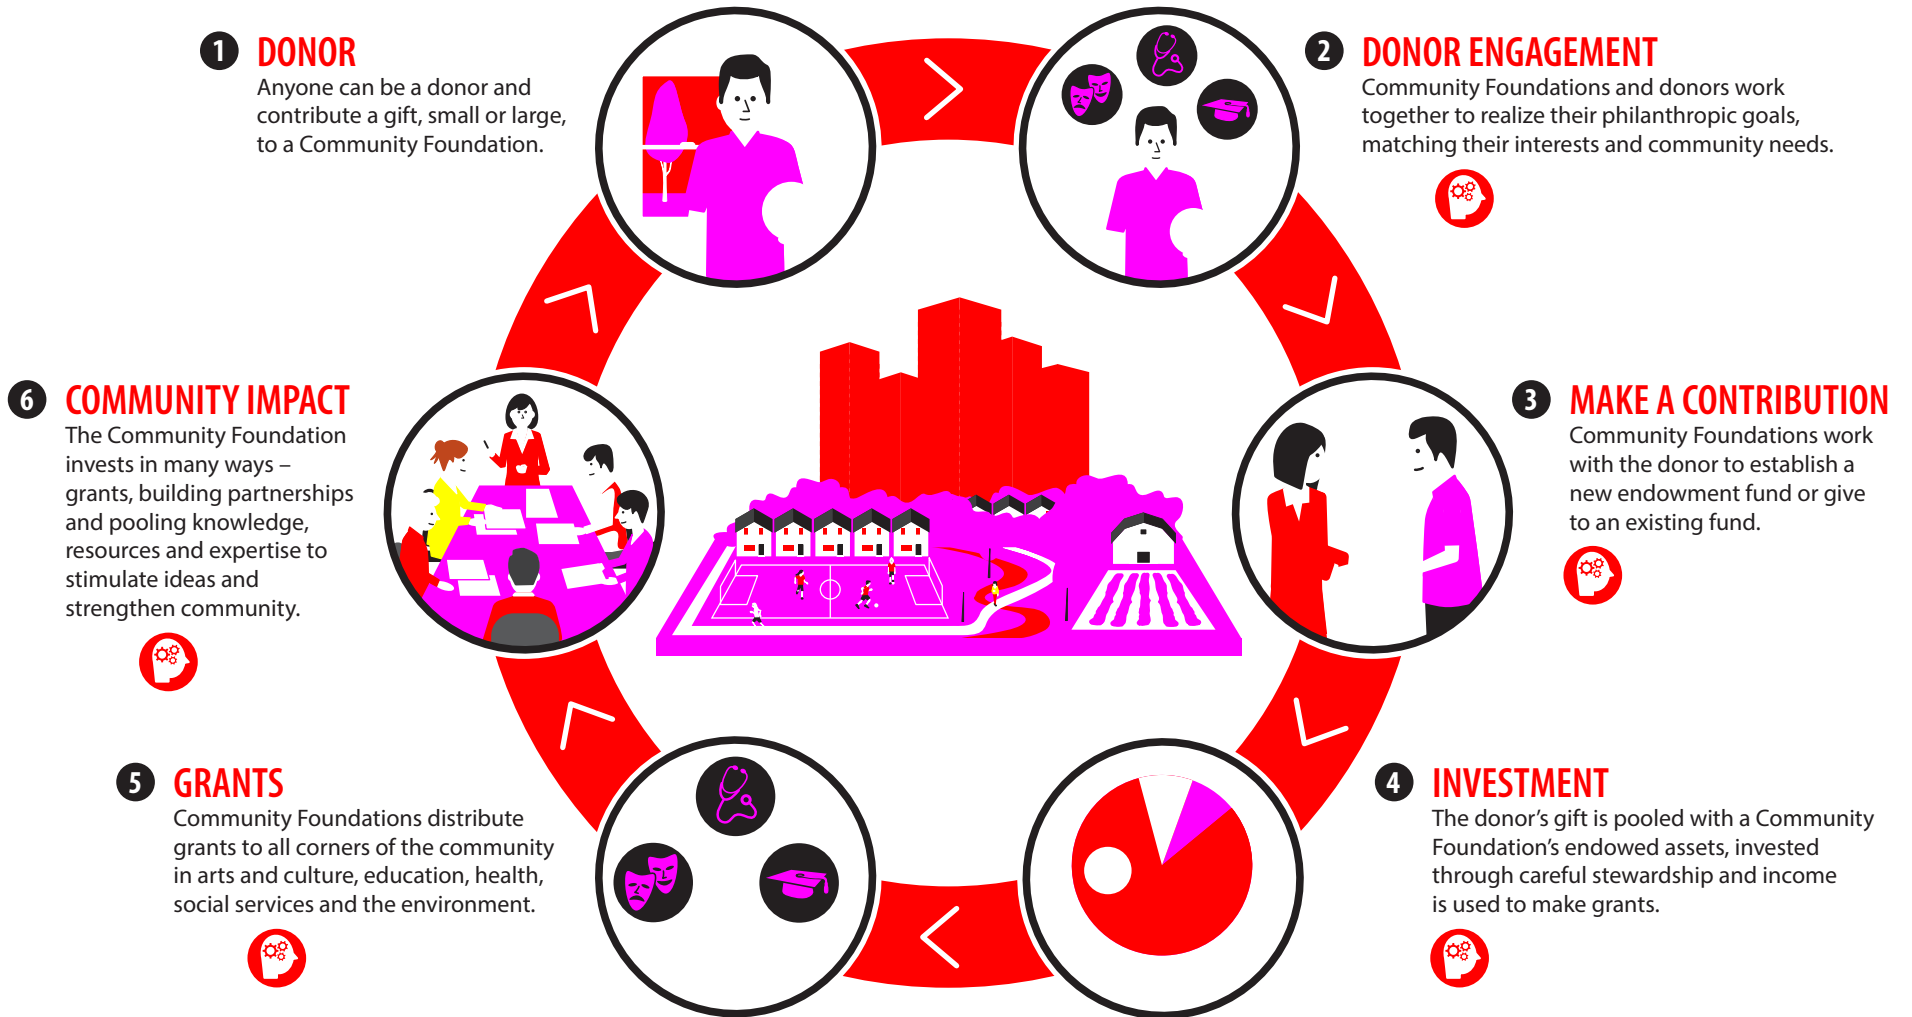

# Giving To Your Community Foundation

Your local Community Foundation is a charitable non-profit organization that contributes time, leadership and financial support to initiatives that benefit your community most.

COMMUNITY FOUNDATIONS OF CANADA  
FONDATIONS COMMUNAUTAIRES DU CANADA  
all for community. ensemble pour tous.

### Community Knowledge

A deep understanding of local needs and opportunities.

### Leadership

Community Foundations are led by a volunteer board of directors comprised of knowledgeable community leaders.